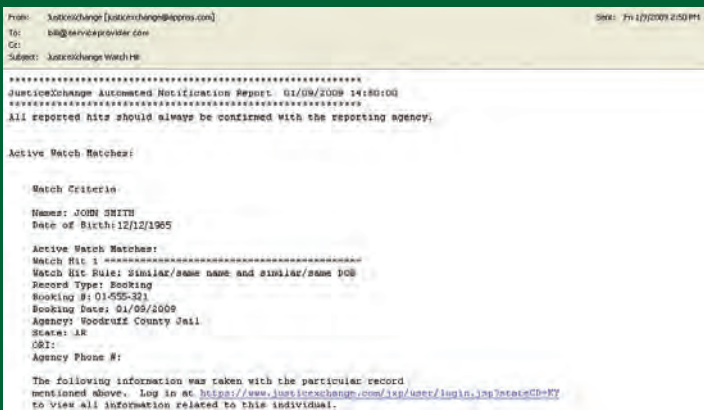

Web Services Data Connection

Bringing data to your integrated justice project

The most common issue among criminal justice agencies is accessing information in an efficient manner through applications currently used.

DataBridge is a Web service interface that integrates data from Appriss' national offender database, known as OffenderNet, with your state's local criminal justice systems into your current system. Through DataBridge, you can continue to use your current system while gaining access to critical data in an effective manner.

"With DataBridge, we will be able to reduce our absconder population in Florida by 10 to 12 percent annually. The watch functionality allows us to track our sex offenders daily and has reduced the man hours we spend searching. I would recommend that all law enforcement agencies utilize this system for tracking fugitive felons."

Vernon Barber
Correctional Program Administrator
Florida Department of Corrections

DataBridge Watch Hit

Matches that occur on watches can be delivered via one file daily or individual e-mails as they happen.

An individual watch hit e-mail for a parole violator.

What Can DataBridge Do?

- Query national booking data and photos from more than 1,600 jail facilities and 17 Departments of Correction
- Set up large lists of watches to be notified if a sex offender, probationer/parolee, non-custodial parent, or other wanted individual is booked into jail
- Extract a copy and receive timely updates of the national booking database for use in an analytical application, to help with statistical reporting and more
- Access local criminal justice systems being connected through Appriss' CJConnect service